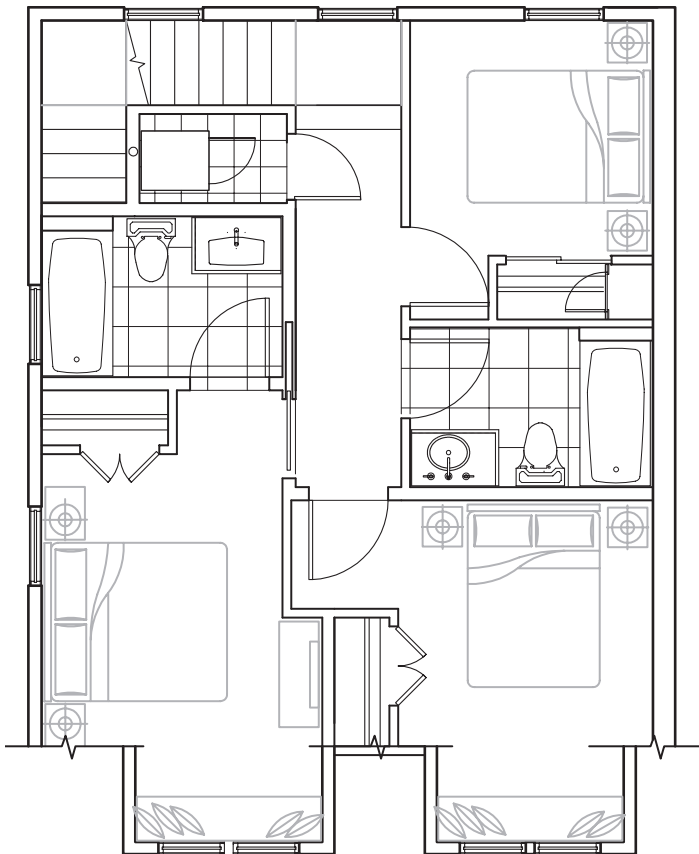

three bedroom home - 104

(approx. sq. ft. 1469)

upper level

entry level