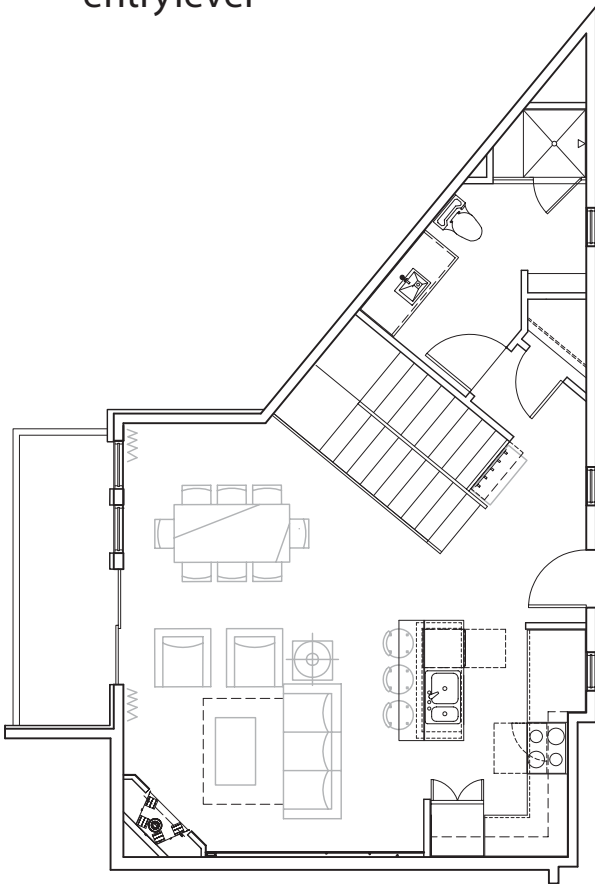

three bedroom home - 102

(approx. sq. ft. 2079)

entrylevel

lower level